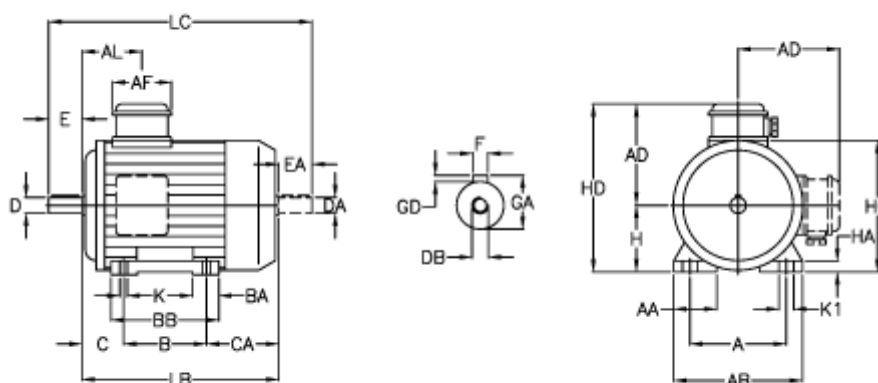

Article number: 252300220412

Description: ICME IE3 Tree-phase motor TPE100LA4-4 2.2KW  
1400 rpm 230-400V 50HZ IP55 B3

## Measures

A = 160	BA = 40	EA = 60	K = 12
A/F = 84	BB H7 = 176	F = 8	K1 = 20
AA = 42	C = 63	GA = 31	L = 366
AB = 200	CA = 105	GD = 7	LB = 306
AC = 195	D = 28	H = 100	LC = 429
AD = 140	DA = 28	HA = 14	
AL = 96	DB = M10	HC = 200	
B = 140	E = 60	HD = 240	